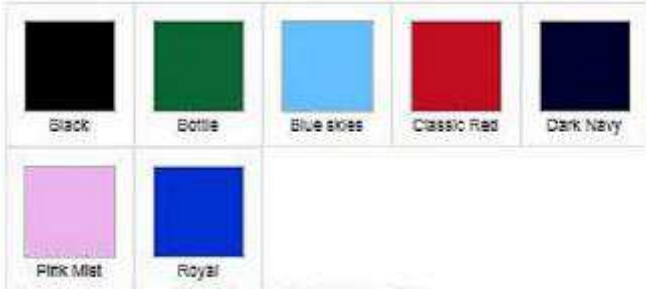

RG123 Regatta Ladies Thor 100% **£17.76**
III Fleece Jacket polyester

Size: S M L XL XXL 3XL
Ladies size: 10 12 14 16 18 20
Chest (to fit): 34 36 38 40 43 45